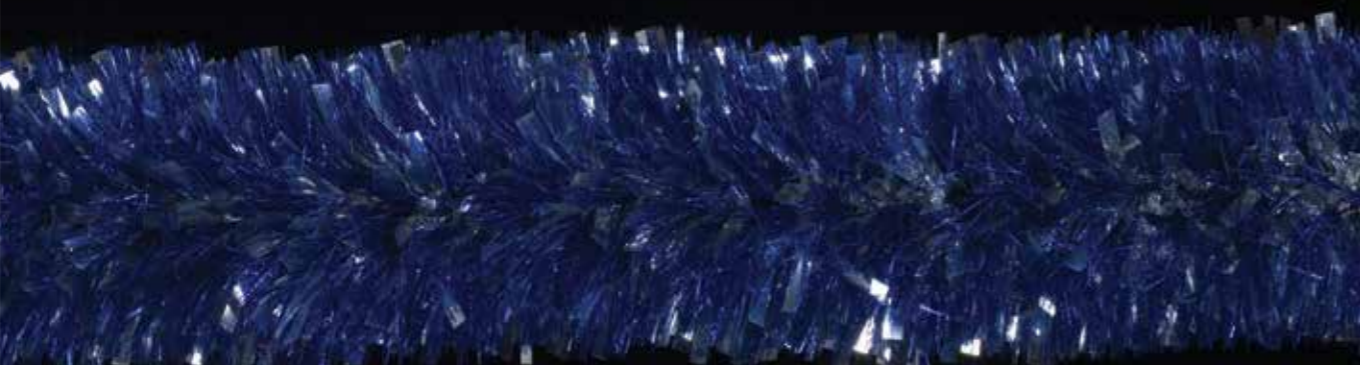

MT/150/34 DBL AQUA/CERISE + IRIDESCENT CASE QTY. 6pcs

MT/150/36 DBLE ICE BLUE/SILVER + WHITE CASE QTY. 6pcs

MT/150/37 SILVER / ROYAL BLUE CASE QTY. 6pcs

MT/150/38 SILVER/WHITE CASE QTY. 6pcs

MT/150/39 SILVER CASE QTY. 6pcs