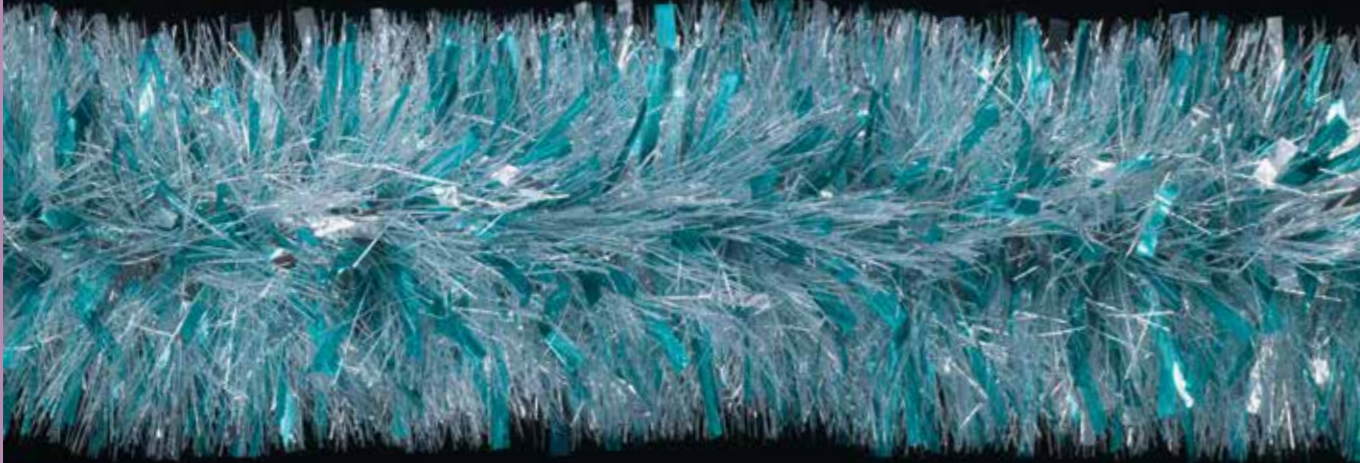

MT/200/03 ICE BLUE/SILVER CASE QTY. 5pcs