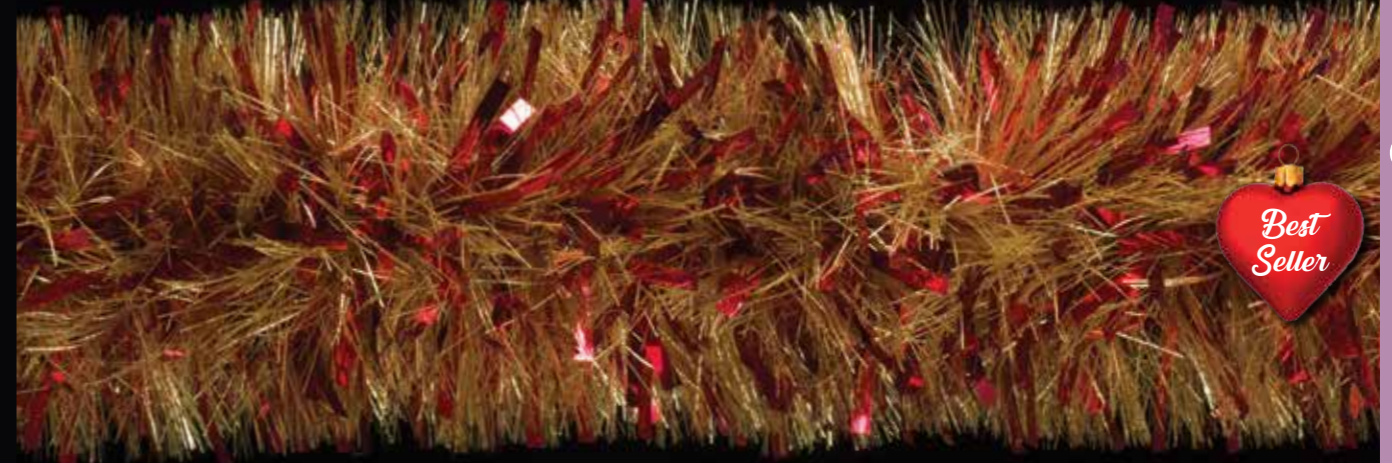

MT/200/10 RED/GOLD EMBOSSED CASE QTY. 5pcs